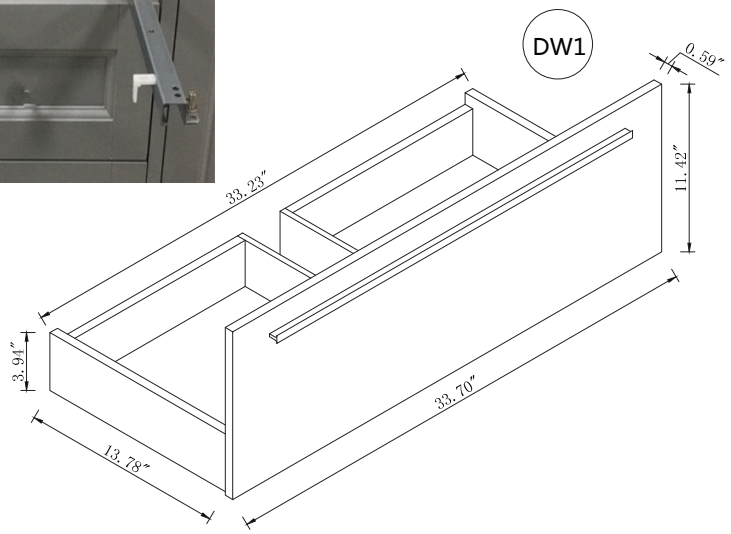

Top view

Back view

Side view

BS1036VW

Front view

Handle assemble instruction

Drawer Interior Size

DWG. NO.:

MODEL NO.:

VF43536MCG_BS

ALTERATIONS

1	
2	
3	
4	

FOR PROPOSAL ONLY ALL DIMENSIONS TO BE VERIFIED

SCALE:

DWG. BY:

CHECKED BY: