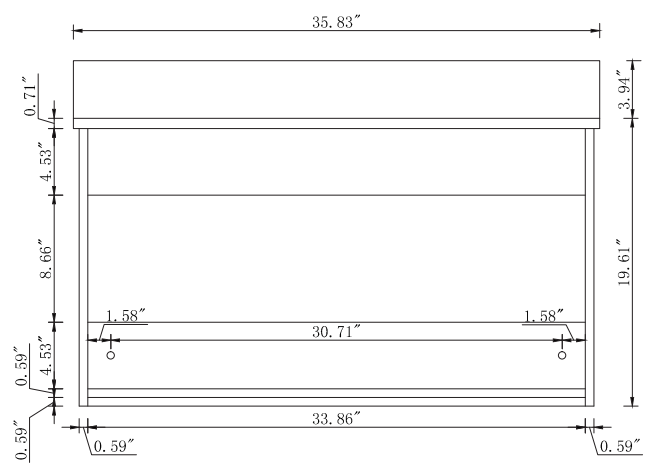

Top view

Back view

Side view

BS1036VW

Front view

Handle assemble instruction

Drawer Interior Size

DWG. NO.:

MODEL NO.:

VF43536MCG_BS

ALTERATIONS

1	
2	
3	
4	

FOR PROPOSAL ONLY ALL DIMENSIONS TO BE VERIFIED

SCALE:

DWG. BY:

CHECKED BY: