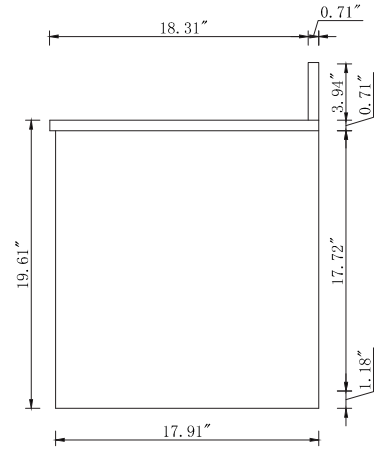

Top view

Back view

Side view

BS1036VW

Front view

Handle assemble instruction

Drawer Interior Size

DWG. NO.:

MODEL NO.:

VF43536MCG_BS

ALTERATIONS

1	
2	
3	
4	

FOR PROPOSAL ONLY ALL DIMENSIONS TO BE VERIFIED

SCALE:

DWG. BY:

CHECKED BY: