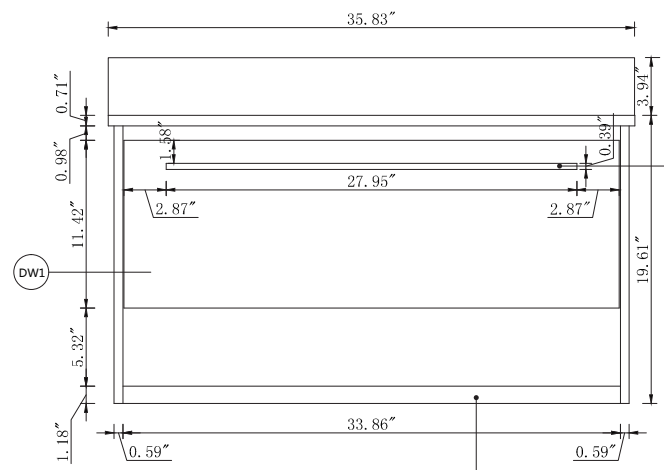

Top view

Back view

Side view

BS1036VW

Front view

Handle assemble instruction

Drawer Interior Size

DWG. NO.:

MODEL NO.:

VF43536MCG_BS

ALTERATIONS

1	
2	
3	
4	

FOR PROPOSAL ONLY ALL DIMENSIONS TO BE VERIFIED

SCALE:

DWG. BY:

CHECKED BY: