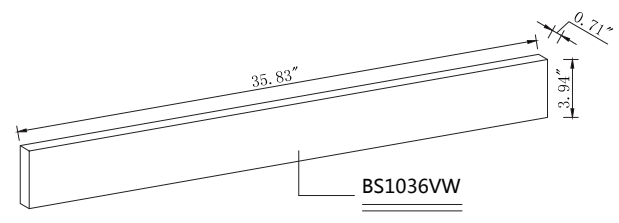

Top view

Back view

Side view

BS1036VW

Front view

Handle assemble instruction

Drawer Interior Size

DWG. NO.:

MODEL NO.:

VF43536MCG_BS

ALTERATIONS

1	
2	
3	
4	

FOR PROPOSAL ONLY ALL DIMENSIONS TO BE VERIFIED

SCALE:

DWG. BY:

CHECKED BY: